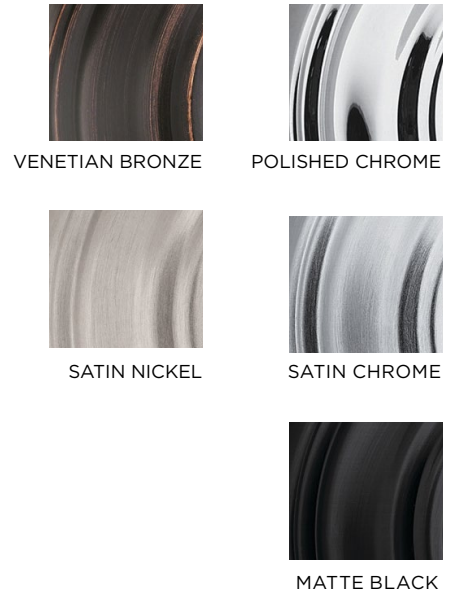

HALIFAX ROUND ROSE

Box Pack Specifications

AVAILABLE FUNCTIONS:

Passage

Privacy

Entry

Inactive

HALIFAX - ROUND ROSE	11P Venetian Bronze	15 Satin Nickel	26D Polished Chrome	26D Satin Chrome	514 Matte Black
Passage	<input type="checkbox"/>				
Passage 20 Min		<input type="checkbox"/>	<input type="checkbox"/>	<input type="checkbox"/>	<input type="checkbox"/>
Passage 3 Hour		<input type="checkbox"/>			<input type="checkbox"/>
Privacy	<input type="checkbox"/>	<input type="checkbox"/>	<input type="checkbox"/>	<input type="checkbox"/>	<input type="checkbox"/>
Entry	<input type="checkbox"/>	<input type="checkbox"/>	<input type="checkbox"/>	<input type="checkbox"/>	<input type="checkbox"/>
Inactive	<input type="checkbox"/>	<input type="checkbox"/>	<input type="checkbox"/>	<input type="checkbox"/>	<input type="checkbox"/>

SPECIFICATIONS

Door Prep	Cross Bore 2-1/8" Edge Bore 1" Latch Face 1" x 2-1/4"
Backset	Adjustable to 2-3/8" or 2-3/4"
Door Thickness	1-3/8" - 1-3/4" doors standard. 2-1/4" doors optional
Cylinder	SmartKey
Faceplates	1" x 2-1/4". Includes square corner, radius corner and drive-in
Strikes	2-1/4" full lip. Includes square corner and radius corner
Bolt	1/2" throw. Nickel plated
Door Handing	Reversible for right or left-hand doors
ANSI/BHMA	A156.2 Grade 2
ADA	Functions GLA 101, GLA 12 satisfies section 4.13.9 ADA Requirement
UL	Fire rating available, see specific product for availability
ASTM	All Weiser product meets ASTM E 331 water penetration testing