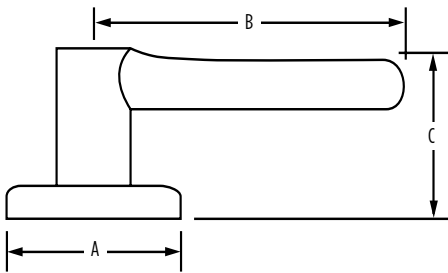

HALIFAX ROUND ROSE

Box Pack Specifications

AVAILABLE FUNCTIONS:

Passage

Privacy

Entry

Inactive

HALIFAX - ROUND ROSE	11P Venetian Bronze	15 Satin Nickel	26D Polished Chrome	26D Satin Chrome	514 Matte Black
Passage	<input type="checkbox"/>				
Passage 20 Min		<input type="checkbox"/>	<input type="checkbox"/>	<input type="checkbox"/>	<input type="checkbox"/>
Passage 3 Hour		<input type="checkbox"/>			<input type="checkbox"/>
Privacy	<input type="checkbox"/>	<input type="checkbox"/>	<input type="checkbox"/>	<input type="checkbox"/>	<input type="checkbox"/>
Entry	<input type="checkbox"/>	<input type="checkbox"/>	<input type="checkbox"/>	<input type="checkbox"/>	<input type="checkbox"/>
Inactive	<input type="checkbox"/>	<input type="checkbox"/>	<input type="checkbox"/>	<input type="checkbox"/>	<input type="checkbox"/>

SPECIFICATIONS

Door Prep	Cross Bore 2-1/8" Edge Bore 1" Latch Face 1" x 2-1/4"
Backset	Adjustable to 2-3/8" or 2-3/4"
Door Thickness	1-3/8" - 1-3/4" doors standard. 2-1/4" doors optional
Cylinder	SmartKey
Faceplates	1" x 2-1/4". Includes square corner, radius corner and drive-in
Strikes	2-1/4" full lip. Includes square corner and radius corner
Bolt	1/2" throw. Nickel plated
Door Handing	Reversible for right or left-hand doors
ANSI/BHMA	A156.2 Grade 2
ADA	Functions GLA 101, GLA 12 satisfies section 4.13.9 ADA Requirement
UL	Fire rating available, see specific product for availability
ASTM	All Weiser product meets ASTM E 331 water penetration testing

Dimensions	A	B	C	C (Keyed)
Halifax (Round Rose)	2 5/8"	4 15/32"	2 19/32"	

WARRANTY:

Weiser™ products provide a "Lifetime Mechanical Warranty" that covers all defects in material and workmanship. For more information, please visit ca.weiserlock.com/en/warranty/.